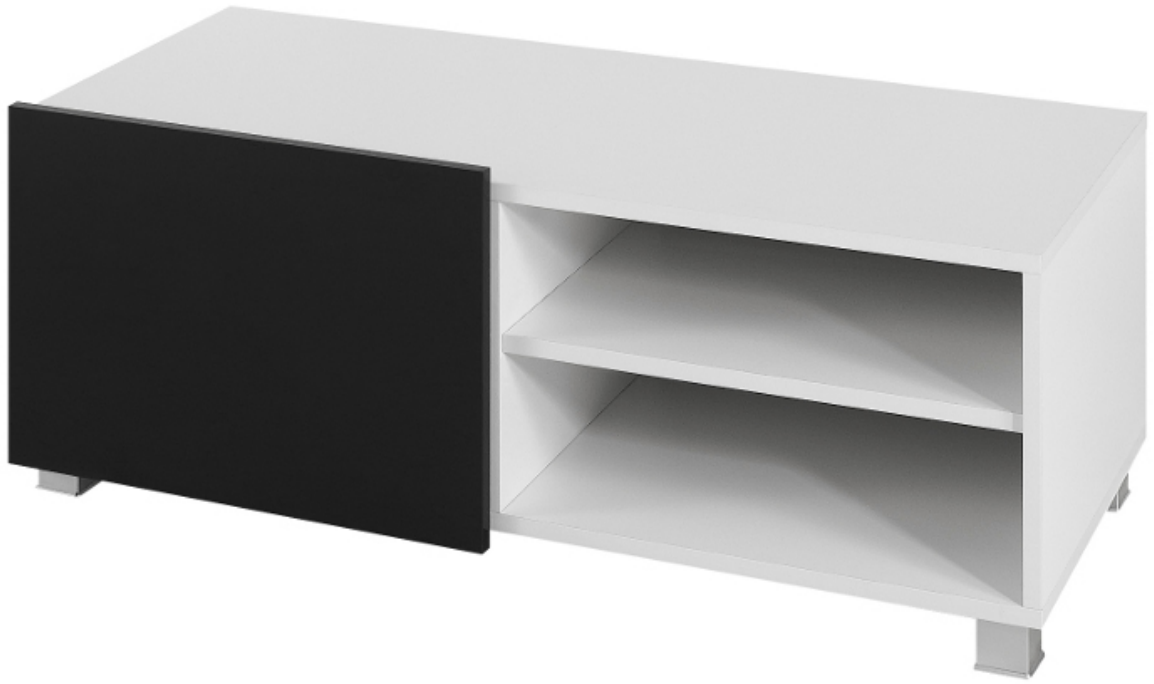

Gordia RTV 1D ambry TV commodes Cupboards Commodes

mebeles.buv.lv

Gordia RTV 1D ambry

50.00 EUR

[TV commodes](#)

[Manufacturer products GiB meble](#)

BM

Gordia RTV 1D ambry - TV commodes - Cupboards Commodes - GiB meble

Material: laminated particleboard, edge from PVC.

Possible colors:

- * case oak sonoma, facade oak sonoma + black polished;
- * case white, facade white polished + black polished;
- * case white, facade white polished + violet polished;
- * case white, facade white opaque + white polished;
- * case black, facade black opaque + black polished.

Width: **100** cm

Height: **38** cm

Depth: **43** cm

Direct furniture delivery from GiB meble factory to Your home!

Terms of delivery

Possible delivery to all European countries!

Delivery cost depends from size and type of furniture.