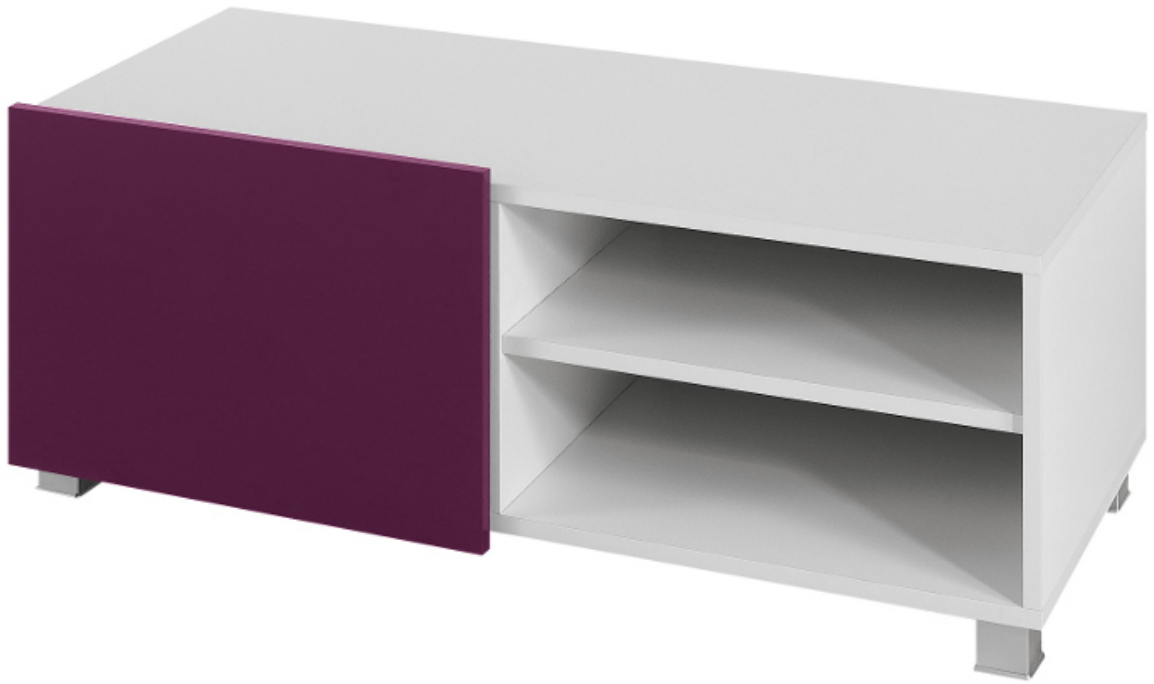

Gordia RTV 1D ambry TV commodes Cupboards Commodes

mebeles.buv.lv

Gordia RTV 1D ambry

50.00 EUR

[TV commodes](#)

[Manufacturer products GiB meble](#)

BM

Gordia RTV 1D ambry - TV commodes - Cupboards Commodes - GiB meble

Material: laminated particleboard, edge from PVC.

Possible colors:

- * case oak sonoma, facade oak sonoma + black polished;
- * case white, facade white polished + black polished;
- * case white, facade white polished + violet polished;
- * case white, facade white opaque + white polished;
- * case black, facade black opaque + black polished.

Width: **100** cm

Height: **38** cm

Depth: **43** cm

Direct furniture delivery from GiB meble factory to Your home!

Terms of delivery

Possible delivery to all European countries!

Delivery cost depends from size and type of furniture.