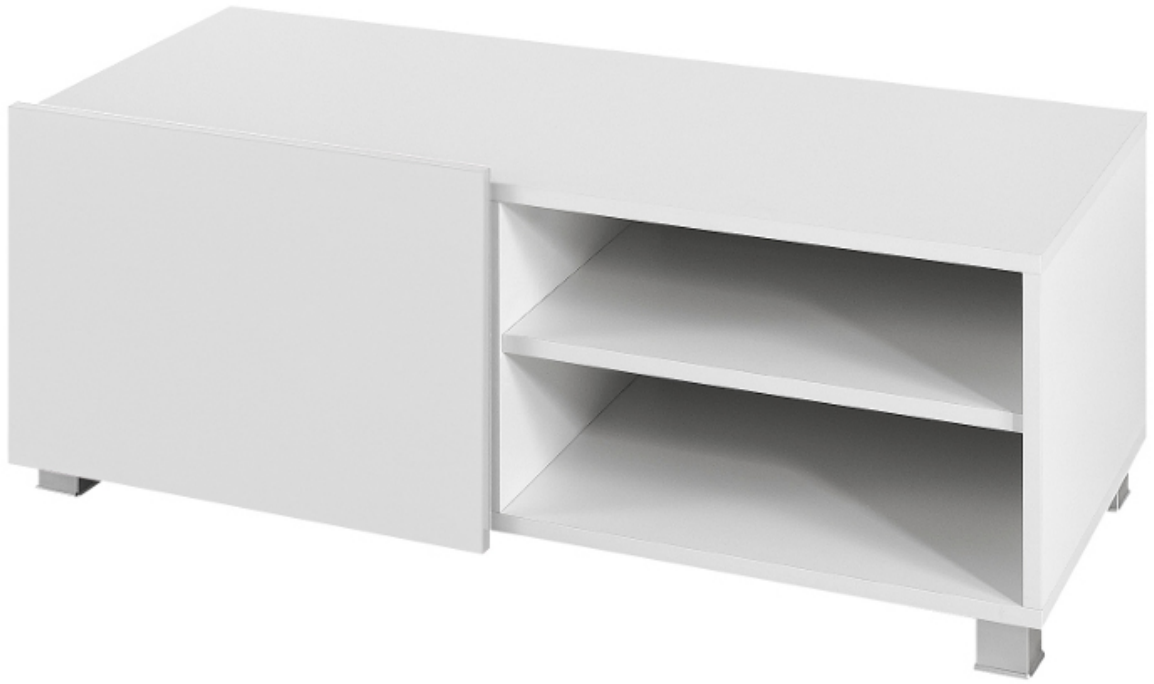

Gordia RTV 1D ambry TV commodes Cupboards Commodes

mebeles.buv.lv

Gordia RTV 1D ambry

50.00 EUR

[TV commodes](#)

[Manufacturer products GiB meble](#)

BM

Gordia RTV 1D ambry - TV commodes - Cupboards Commodes - GiB meble

Material: laminated particleboard, edge from PVC.

Possible colors:

- * case oak sonoma, facade oak sonoma + black polished;
- * case white, facade white polished + black polished;
- * case white, facade white polished + violet polished;
- * case white, facade white opaque + white polished;
- * case black, facade black opaque + black polished.

Width: **100** cm

Height: **38** cm

Depth: **43** cm

Direct furniture delivery from GiB meble factory to Your home!

Terms of delivery

Possible delivery to all European countries!

Delivery cost depends from size and type of furniture.