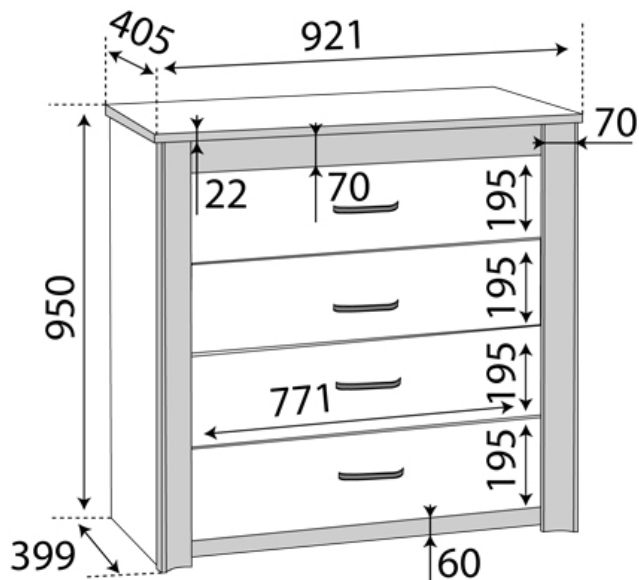

szuflada

www.MLMEBLE.pl

Oliwier 12 show-window - Dressers - Cupboards Commodes - ML Meble

Available colors:

- Sonoma dark:
- Sonoma light + dark.

Width: **92** cm

Height: **95** cm

Depth: **41** cm

Direct furniture delivery from ML Meble factory to Your home!

[Call](#)

[Ask Question](#)

[Checkout](#)