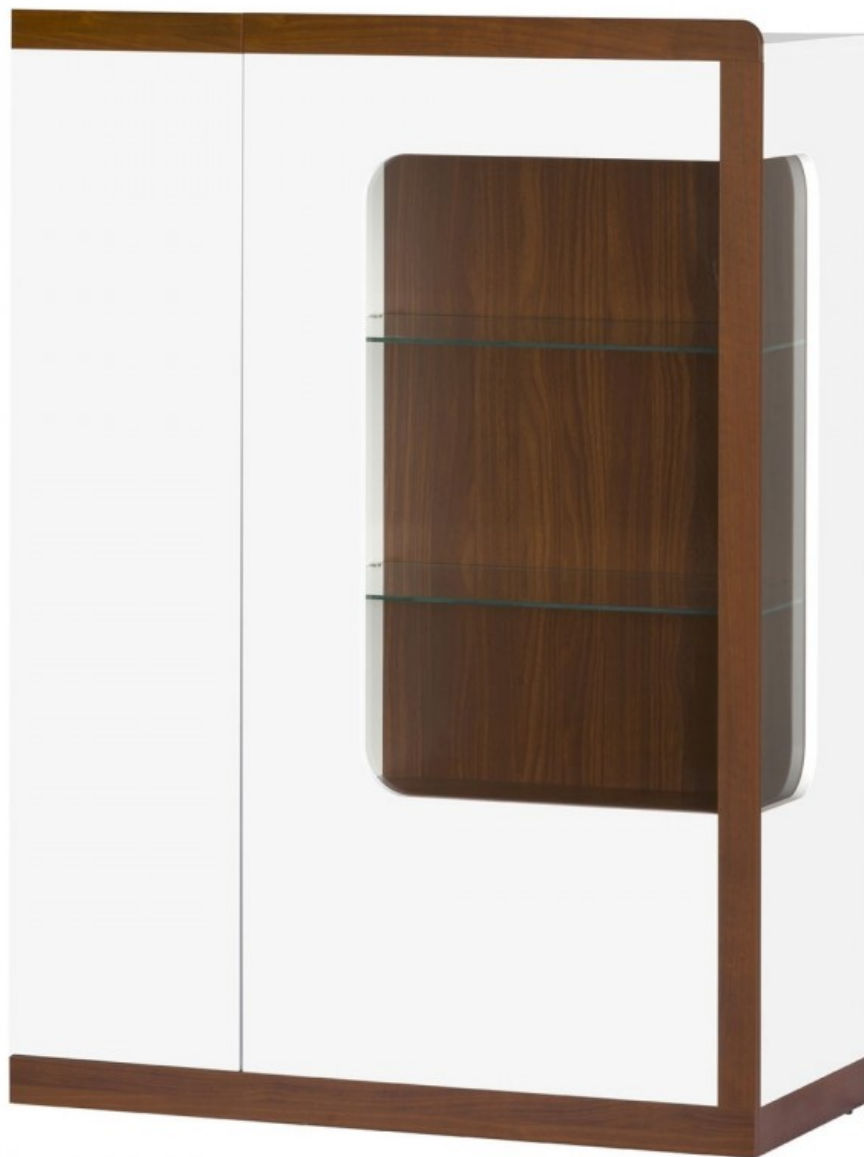

Malta 11 heigh chest of drawers Dressers Cupboards Commodes

mebeles.buv.lv

Malta 11 heigh chest of drawers

209.00 EUR

[Dressers](#)

[Manufacturer products Meble](#)

BM

Malta 11 heigh chest of drawers - Dressers - Cupboards Commodes - Meble

Opening - supplies push-open.

LED lightning + 18 €.

Color: case - white, front - white polished + Azurro nut.

Material: laminated furniture board.

Width: **100** cm

Height: **139** cm

Depth: **42** cm

Direct furniture delivery from Meble factory to Your home!