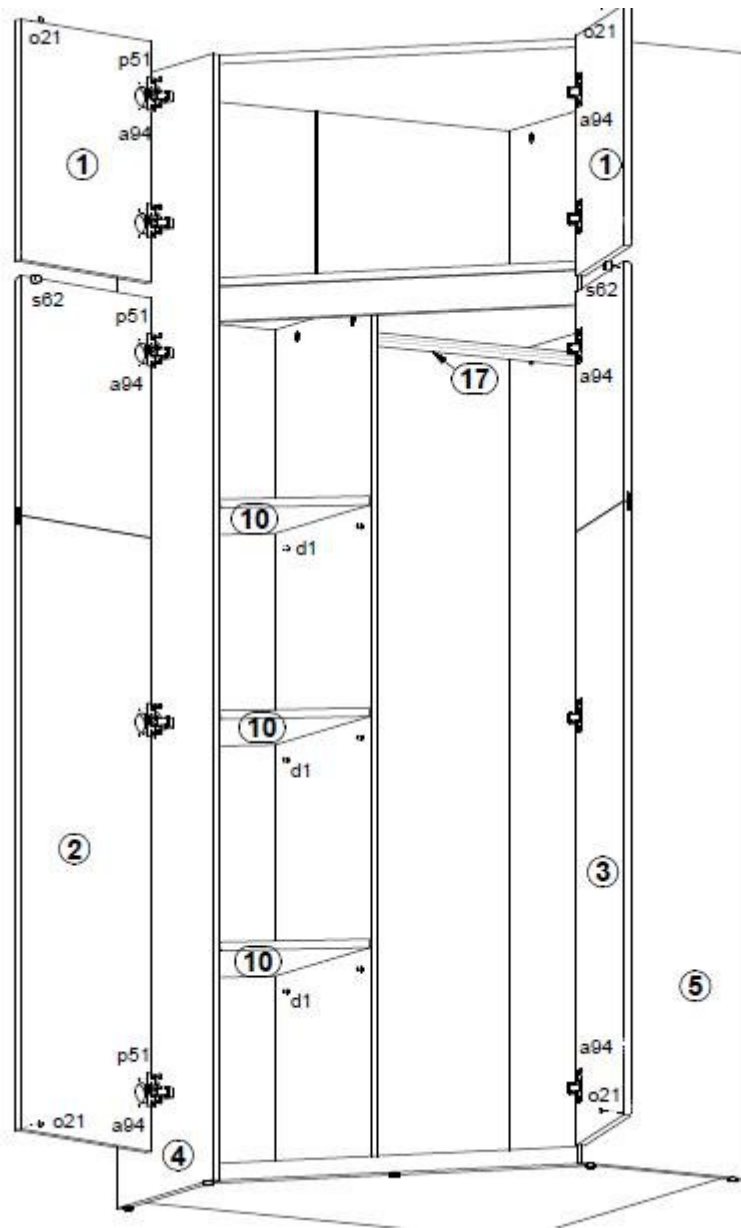

*BM*

*BM*

**Academica SZFN2D corner cupboard - Angular closets -  
Cupboards Commodes - Black Red White ( BRW )**

Color: oak Sonoma.

Material: laminated particleboard.

Width: **80.5** cm

Height: **198.5** cm

Depth: **80.5** cm

Direct furniture delivery from Black Red White ( BRW ) factory to Your home!