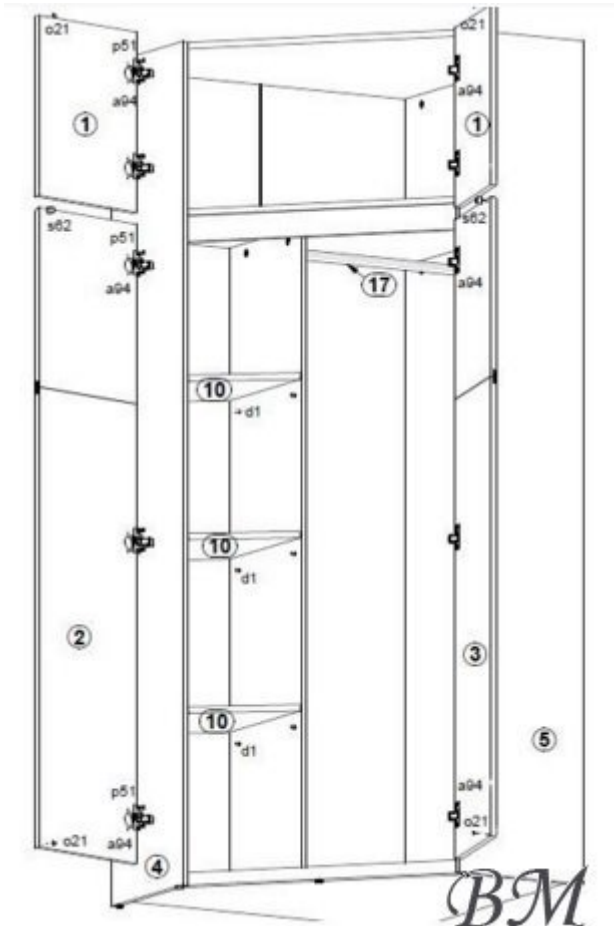

Academica SZF2D corner cupboard Angular closets Cupboards Commodes

mebeles.buv.lv

Academica SZF2D corner cupboard [Angular closets](#)

149.00 EUR

[Manufacturer products Black Red White \(BRW \)](#)

BM

**Academica SZF2D corner cupboard - Angular closets - Cupboards
Commodes - Black Red White (BRW)**

Color: oak sonoma.

Width: **81** cm

Height: **199** cm

Depth: **81** cm

Direct furniture delivery from Black Red White (BRW) factory to Your home!

Terms of delivery

Possible delivery to all European countries!