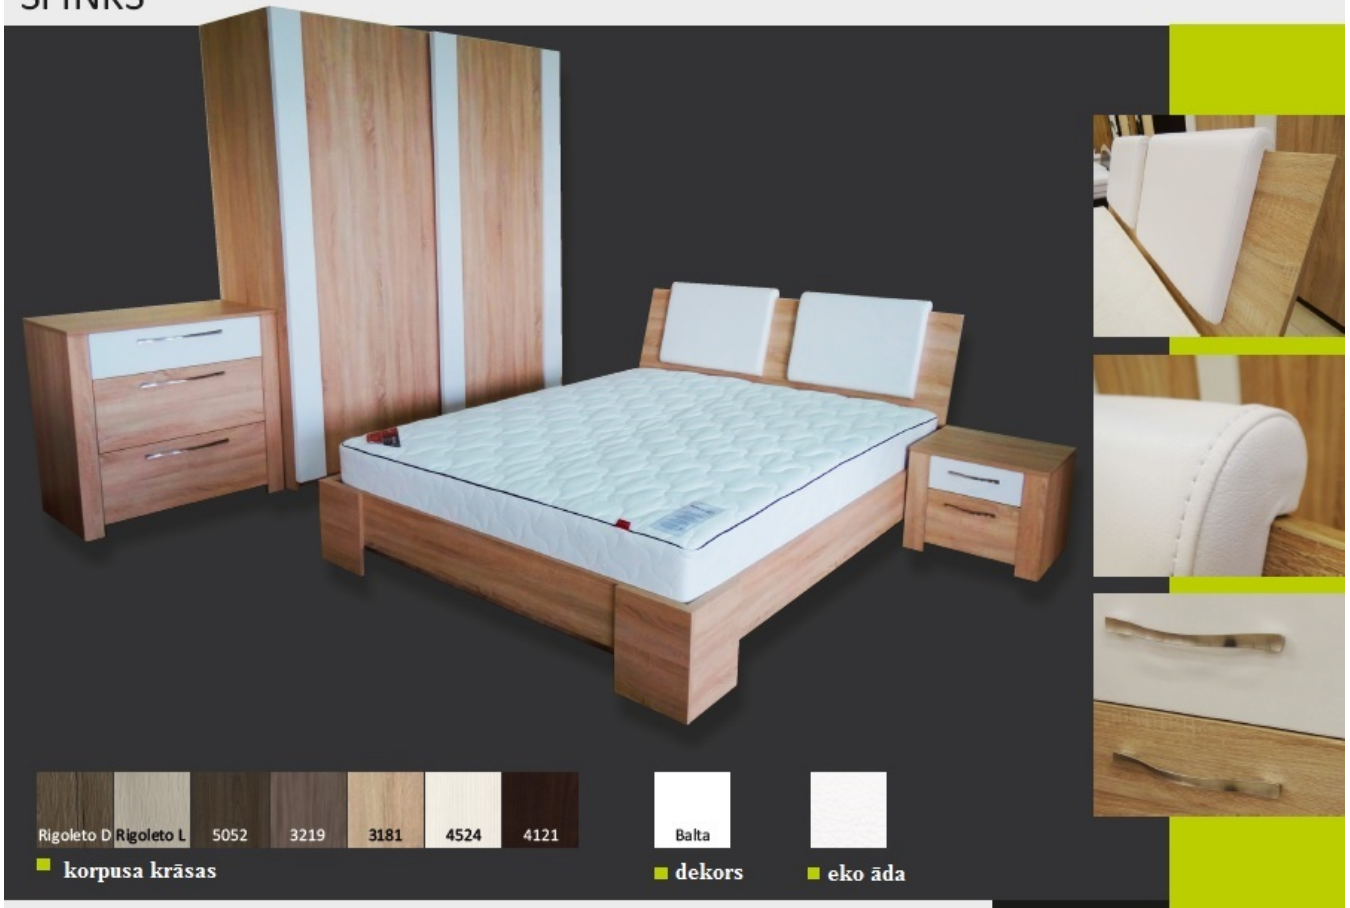

[Checkout](#)

SFINKS

Chest of drawers Sfinks - Dressers - Cupboards Commodes - LT

Material: Laminate

Dimensions:

1) Width: 90 cm / Height: 89 cm / Depth: 54cm (3 drawers)

2) Width: 90cm / Height: 106cm / depth: 54cm (4 drawers)