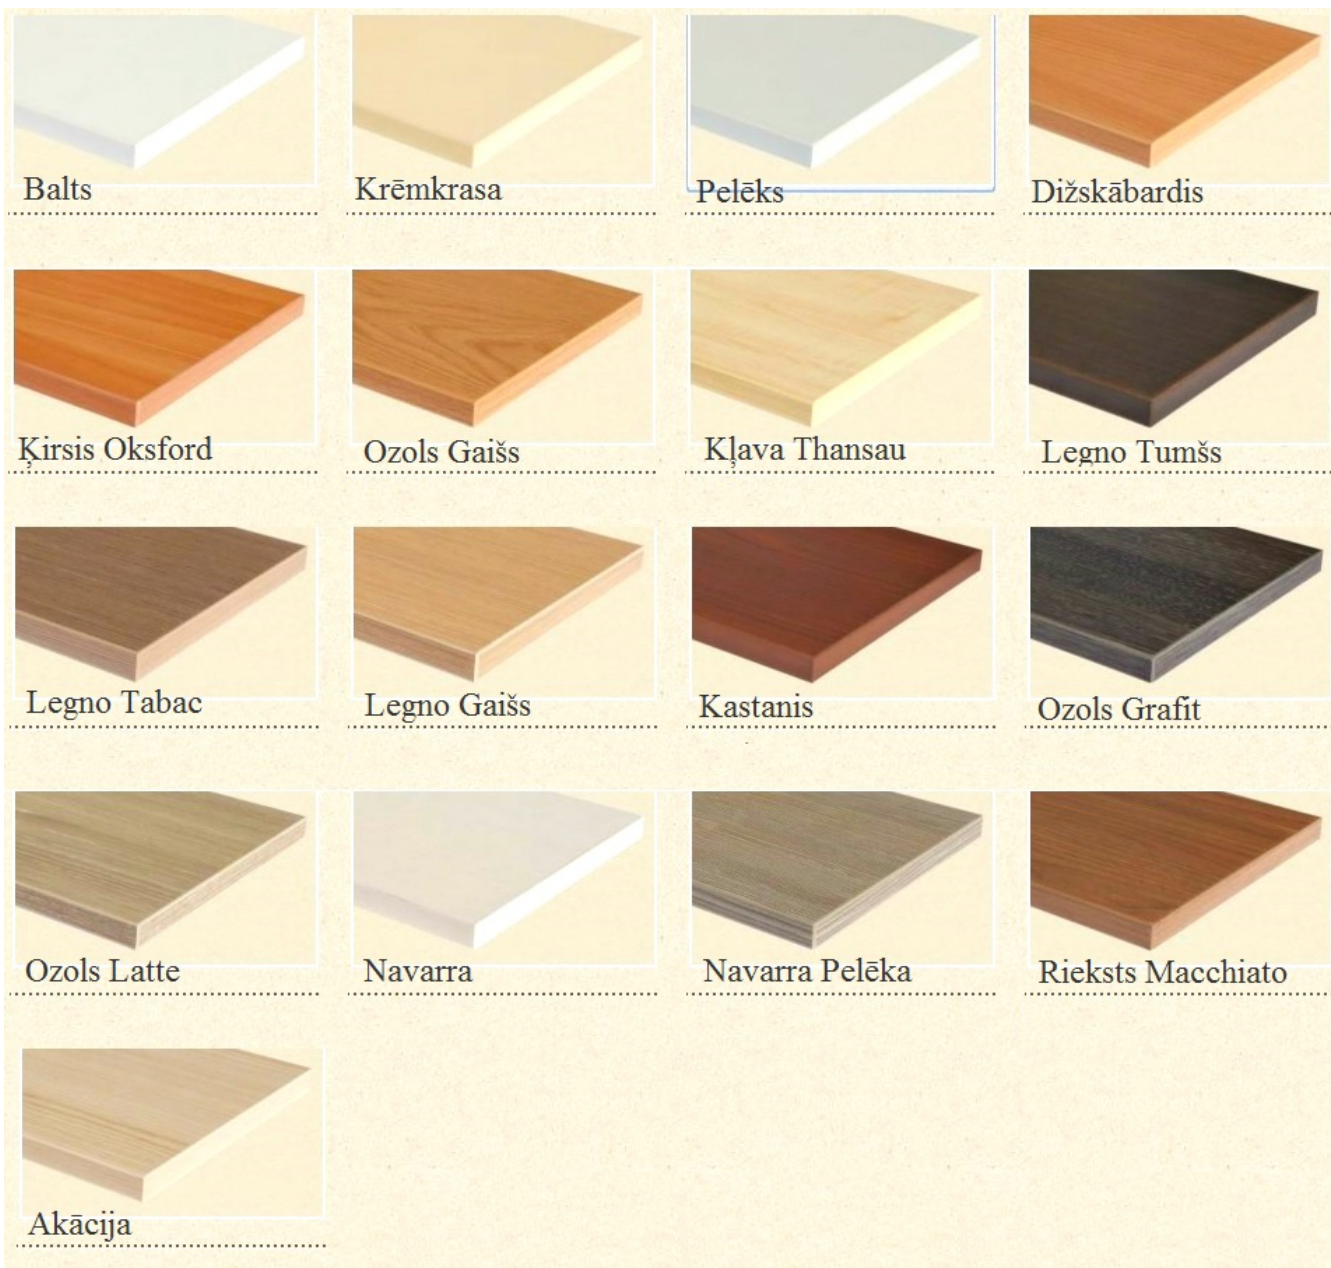

[Checkout](#)

Chest of drawers V09 (120x80x50) - Dressers - Cupboards Commodes - LV

Material: Laminate

Dimensions

Width - 120 cm

Height - 80 cm

Depth - 50 cm

Inner dimensions