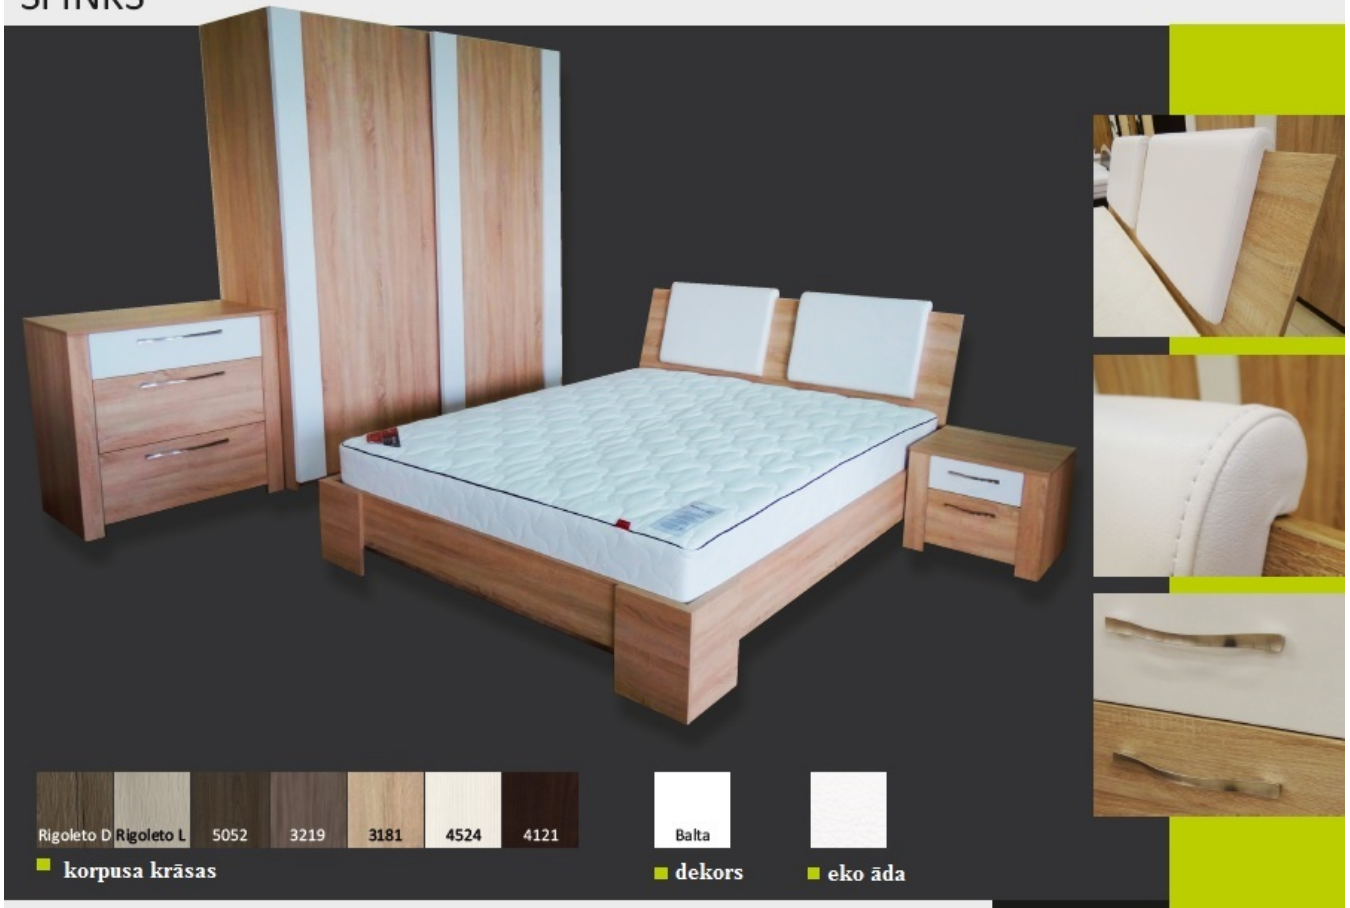

SFINKS

**Wardrobe Sfinks - Wardrobes with sliding doors - Cupboards
Commodes - LT**

Material: Laminate

You can order any of offered paints.

Direct furniture delivery from LT factory to Your home!

[Call](#)

[Ask Question](#)

[Checkout](#)

Terms of delivery

Possible delivery to all European countries!

Delivery cost depends from size and type of furniture.

Our manager will tell You the exact shipping cost and date.