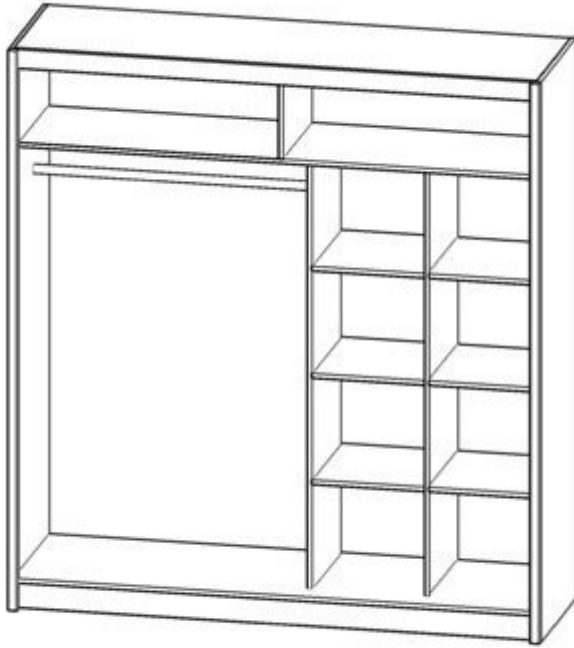

POP-ART wardrobe 200 Wardrobes with sliding doors Cupboards Commodes

mebeles.buv.lv

POP-ART wardrobe 200

488.00 EUR

[Wardrobes with sliding doors](#)

[Manufacturer products PIASKI](#)

200 / 214 / 62

BM

**POP-ART wardrobe 200 - Wardrobes with sliding doors -
Cupboards Commodes - PIASKI**

Color: white.

Material: laminated particleboard.

Width: **200** cm

Height: **214** cm

Depth: **62** cm

Direct furniture delivery from PIASKI factory to Your home!