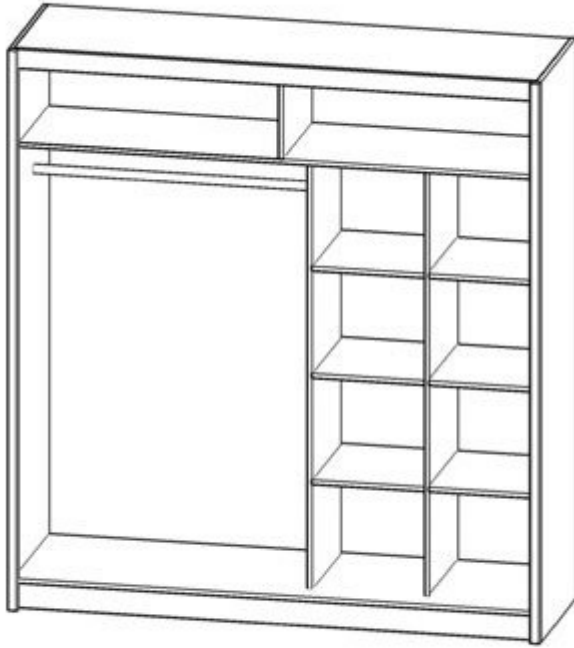

PARIS wardrobe 200 Wardrobes with sliding doors Cupboards Commodes

mebeles.buv.lv

PARIS wardrobe 200

488.00 EUR

[Wardrobes with sliding doors](#)

[Manufacturer products PIASKI](#)

200 / 214 / 62

BM

**PARIS wardrobe 200 - Wardrobes with sliding doors - Cupboards
Commodes - PIASKI**

Color: white.

Material: laminated particleboard.

Width: **200** cm

Height: **214** cm

Depth: **62** cm

Direct furniture delivery from PIASKI factory to Your home!