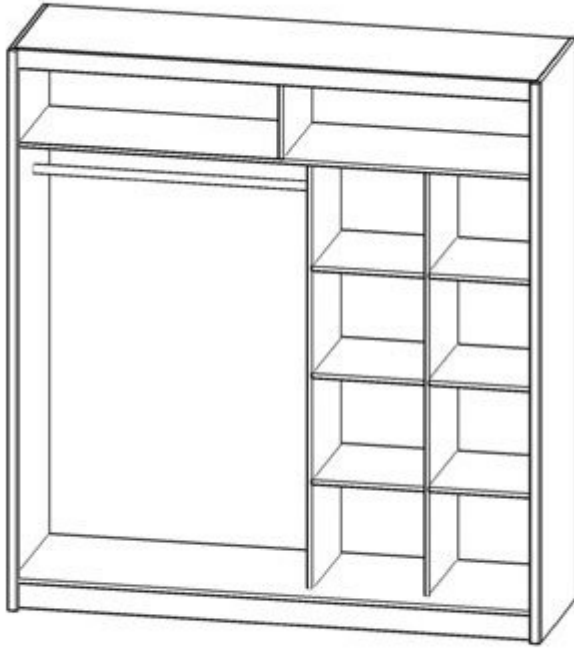

NEW YORK wardrobe 200 Wardrobes with sliding doors Cupboards Commodes

mebeles.buv.lv

NEW YORK wardrobe 200

488.00 EUR

[Wardrobes with sliding doors](#)

[Manufacturer products PIASKI](#)

200 / 214 / 62

BM

**NEW YORK wardrobe 200 - Wardrobes with sliding doors -
Cupboards Commodes - PIASKI**

Color: white.

Material: laminated particleboard.

Width: **200** cm

Height: **214** cm

Depth: **62** cm

Direct furniture delivery from PIASKI factory to Your home!