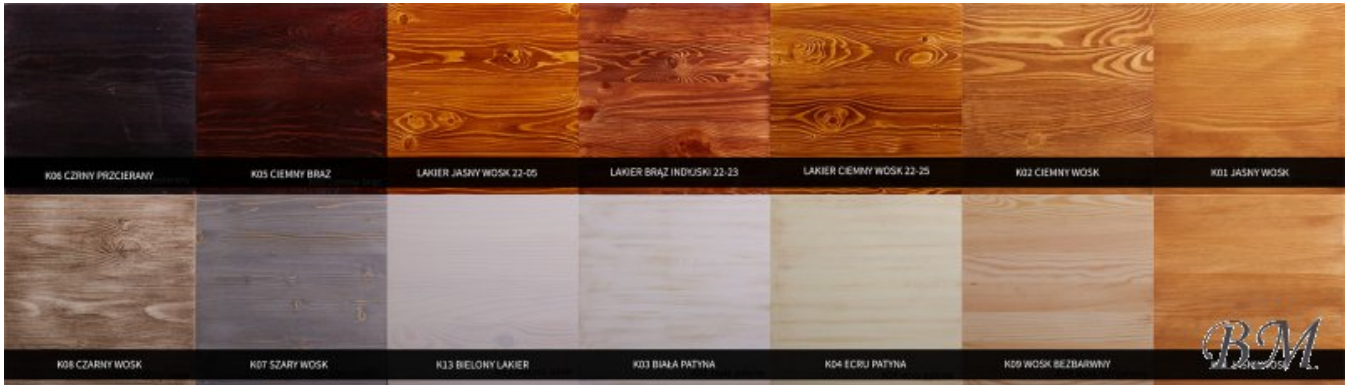

[Manufacturer products AZUKO
meble](#)

BM

COM 10 chest of drawers - Dressers - Cupboards Commodes - AZUKO meble

Lacquered/painted pine +10%.

Color: wax pine.

Material: solid pine.

Width: **56** cm

Height: **89** cm