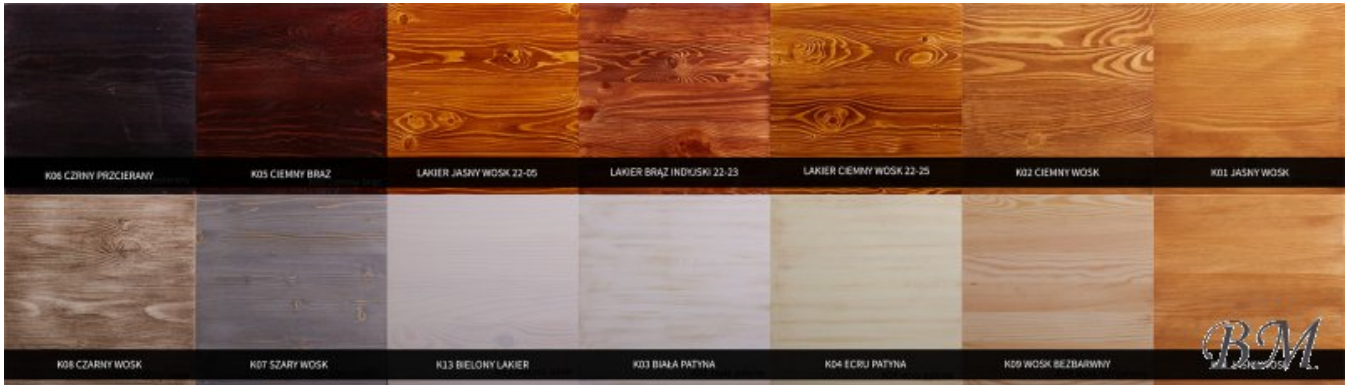

[Manufacturer products AZUKO
meble](#)

BM

COM 16 chest of drawers - Dressers - Cupboards Commodes - AZUKO meble

Lacquered/painted pine +10%.

Color: wax pine.

Material: solid pine.

Width: **50** cm

Height: **79** cm