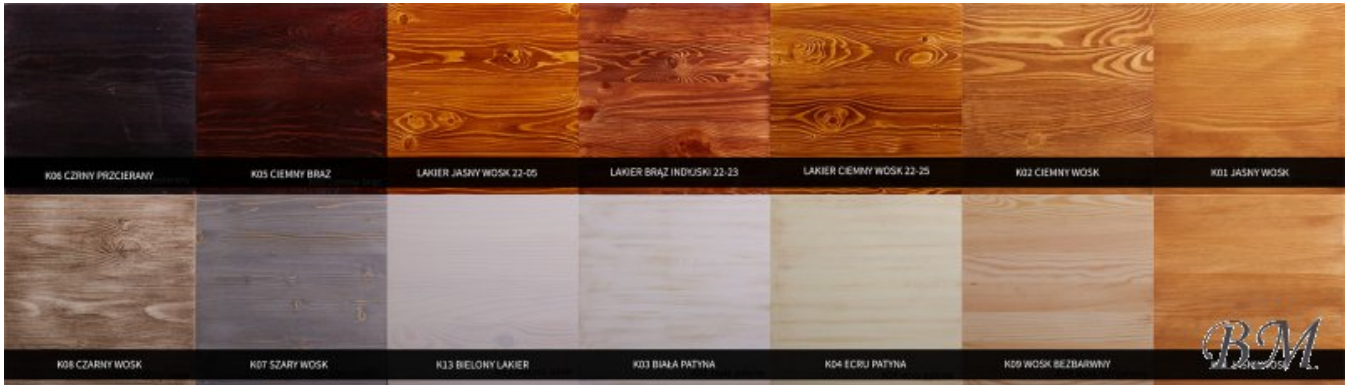

[Manufacturer products AZUKO
meble](#)

BM

COM 18 chest of drawers - Dressers - Cupboards Commodes - AZUKO meble

Lacquered/painted pine +10%.

Color: wax pine.

Material: solid pine.

Width: **180** cm

Height: **108** cm