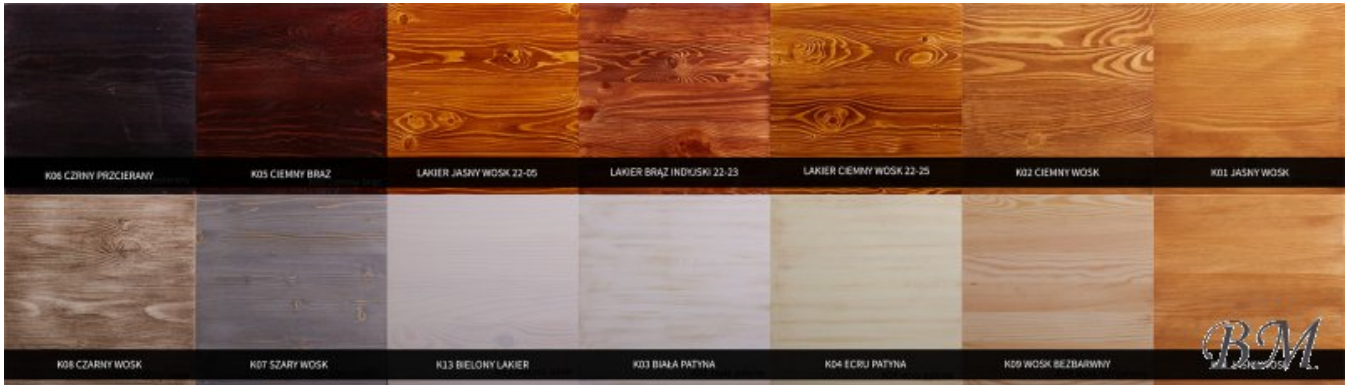

SZY 06 wardrobe Cases 2-door Cupboards Commodes

"PREMIUM" class furniture. High quality. European fabric. The wooden base. European certificate.

mebeles.buv.lv

SZY 06 wardrobe

[Cases 2-door](#)

531.00 EUR

[Manufacturer products AZUKO
meble](#)

BM

SZY 06 wardrobe - Cases 2-door - Cupboards Commodes - AZUKO meble

Lacquered/painted pine +10%.

A - 531 €

B - 607 €

C - 582 €

Color: wax pine.

Material: solid pine.