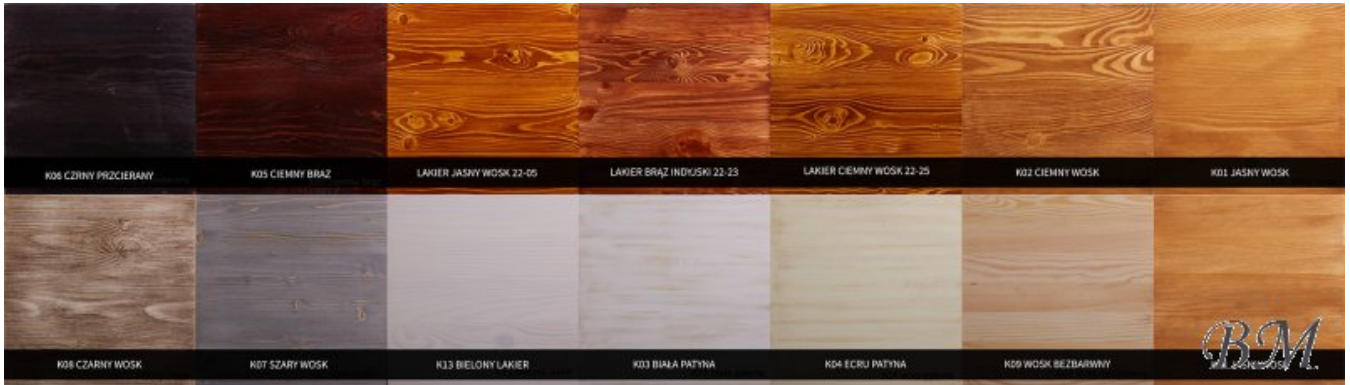

SZY 102 wardrobe Cases 1-door Cupboards Commodes

"PREMIUM" class furniture. High quality. European fabric. The wooden base. European certificate.

mebeles.buv.lv

SZY 102 wardrobe

[Cases 1-door](#)

279.00 EUR

[Manufacturer products AZUKO
meble](#)

SZY 102
W 195 S 72 G 60

BM

SZY 102 wardrobe - Cases 1-door - Cupboards Commodes - AZUKO meble

Lacquered/painted pine +10%.

A - 279 €

B - 320 €

Color: wax pine.