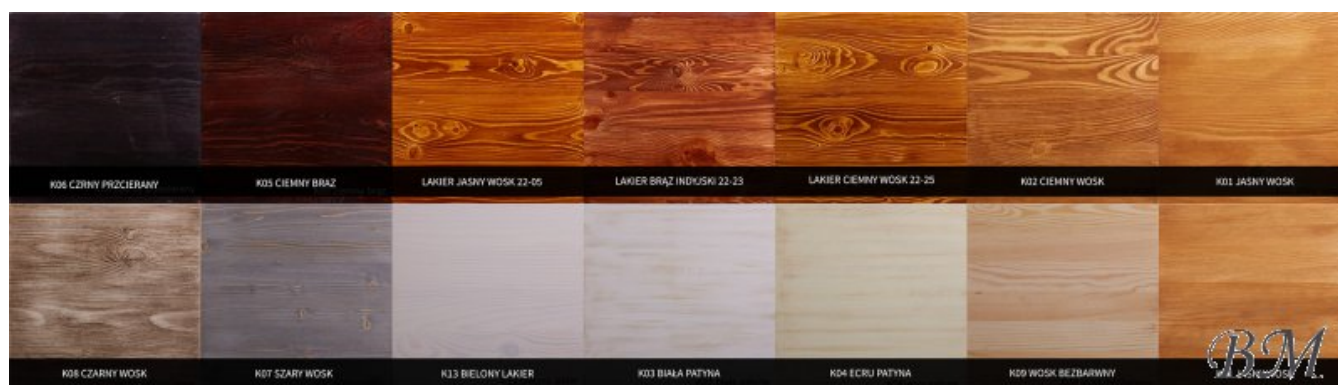

SZY 103 wardrobe Cases 3-door Cupboards Commodes

"PREMIUM" class furniture. High quality. European fabric. The wooden base. European certificate.

mebeles.buv.lv

SZY 103 wardrobe

559.00 EUR

[Cases 3-door](#)

[Manufacturer products AZUKO
meble](#)

SZY 103 wardrobe - Cases 3-door - Cupboards Commodes - AZUKO meble

Lacquered/painted pine +10%.

I - 559 €

II - 635 €

Color: wax pine.

Material: solid pine.

Width: **160** cm