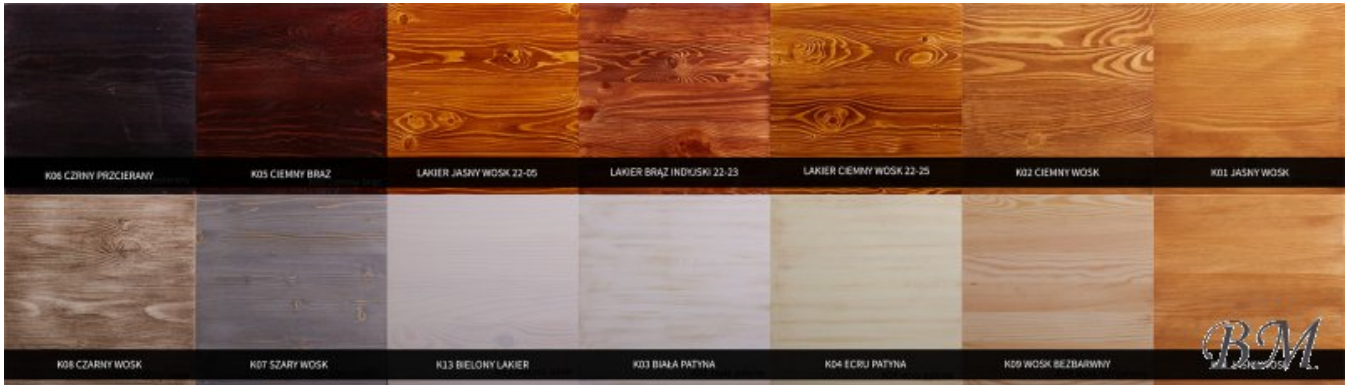

RTV 04 TV ambry TV commodes Cupboards Commodes

"PREMIUM" class furniture. High quality. European fabric. The wooden base. European certificate.

mebeles.buv.lv

RTV 04 TV ambry

249.00 EUR

[TV commodes](#)

[Manufacturer products AZUKO
meble](#)

BM

RTV 04 TV ambry - TV commodes - Cupboards Commodes - AZUKO meble

Lacquered/painted pine +10%.

Color: wax pine.

Material: solid pine.

Width: **167** cm

Height: **50** cm

Depth: **50** cm