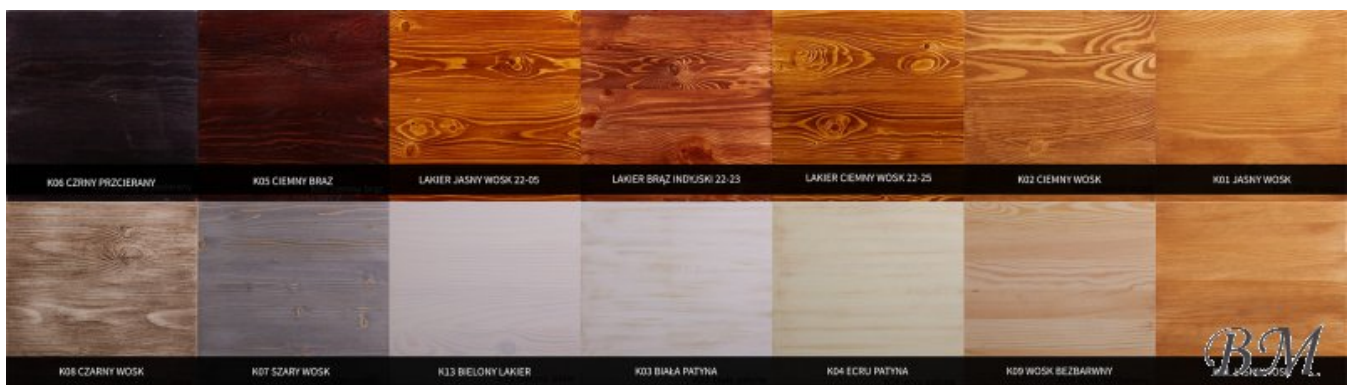

## **RTV 09 TV ambry - TV commodes - Cupboards Commodes - AZUKO meble**

Lacquered/painted pine +10%.

Color: wax pine.

Material: solid pine.

Width: **140** cm

Height: **64** cm

Depth: **50** cm

Direct furniture delivery from AZUKO meble factory to Your home!