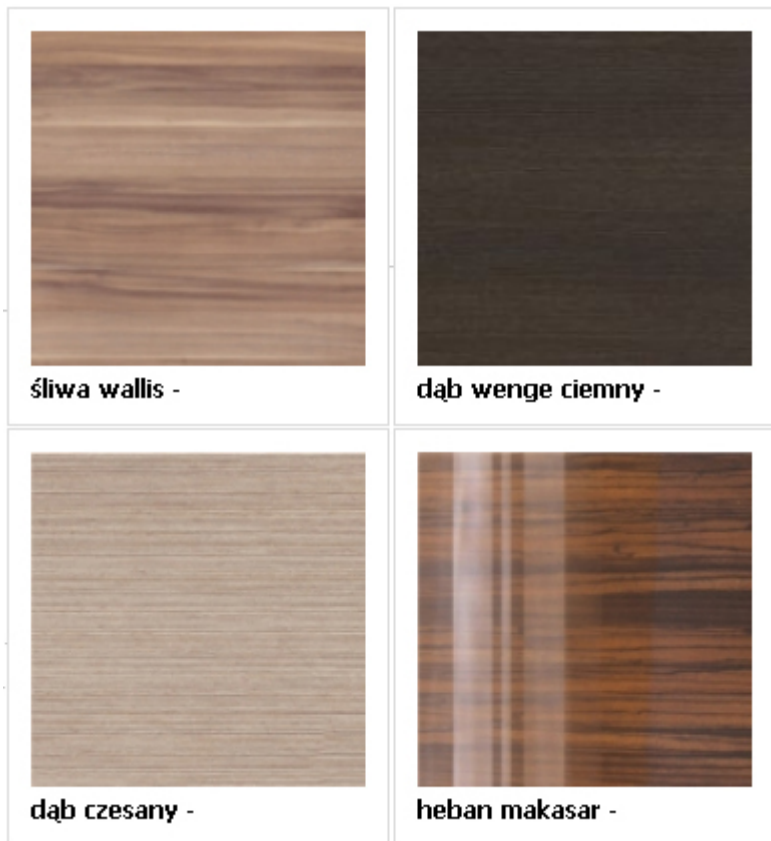

Largo Prtv2s/4/15 dab - TV commodes - Cupboards Commodes - Black Red White (BRW)

Table for the TV

Width: 151.5 cm

Height: 40.5 cm

Depth: 56.5 cm

Colors: dab wenge ciemny/dab csesany

Made from a laminate

Direct furniture delivery from Black Red White (BRW) factory to Your home!

Terms of delivery

Possible delivery to all European countries!

Delivery cost depends from size and type of furniture.

Our manager will tell You the exact shipping cost and date.